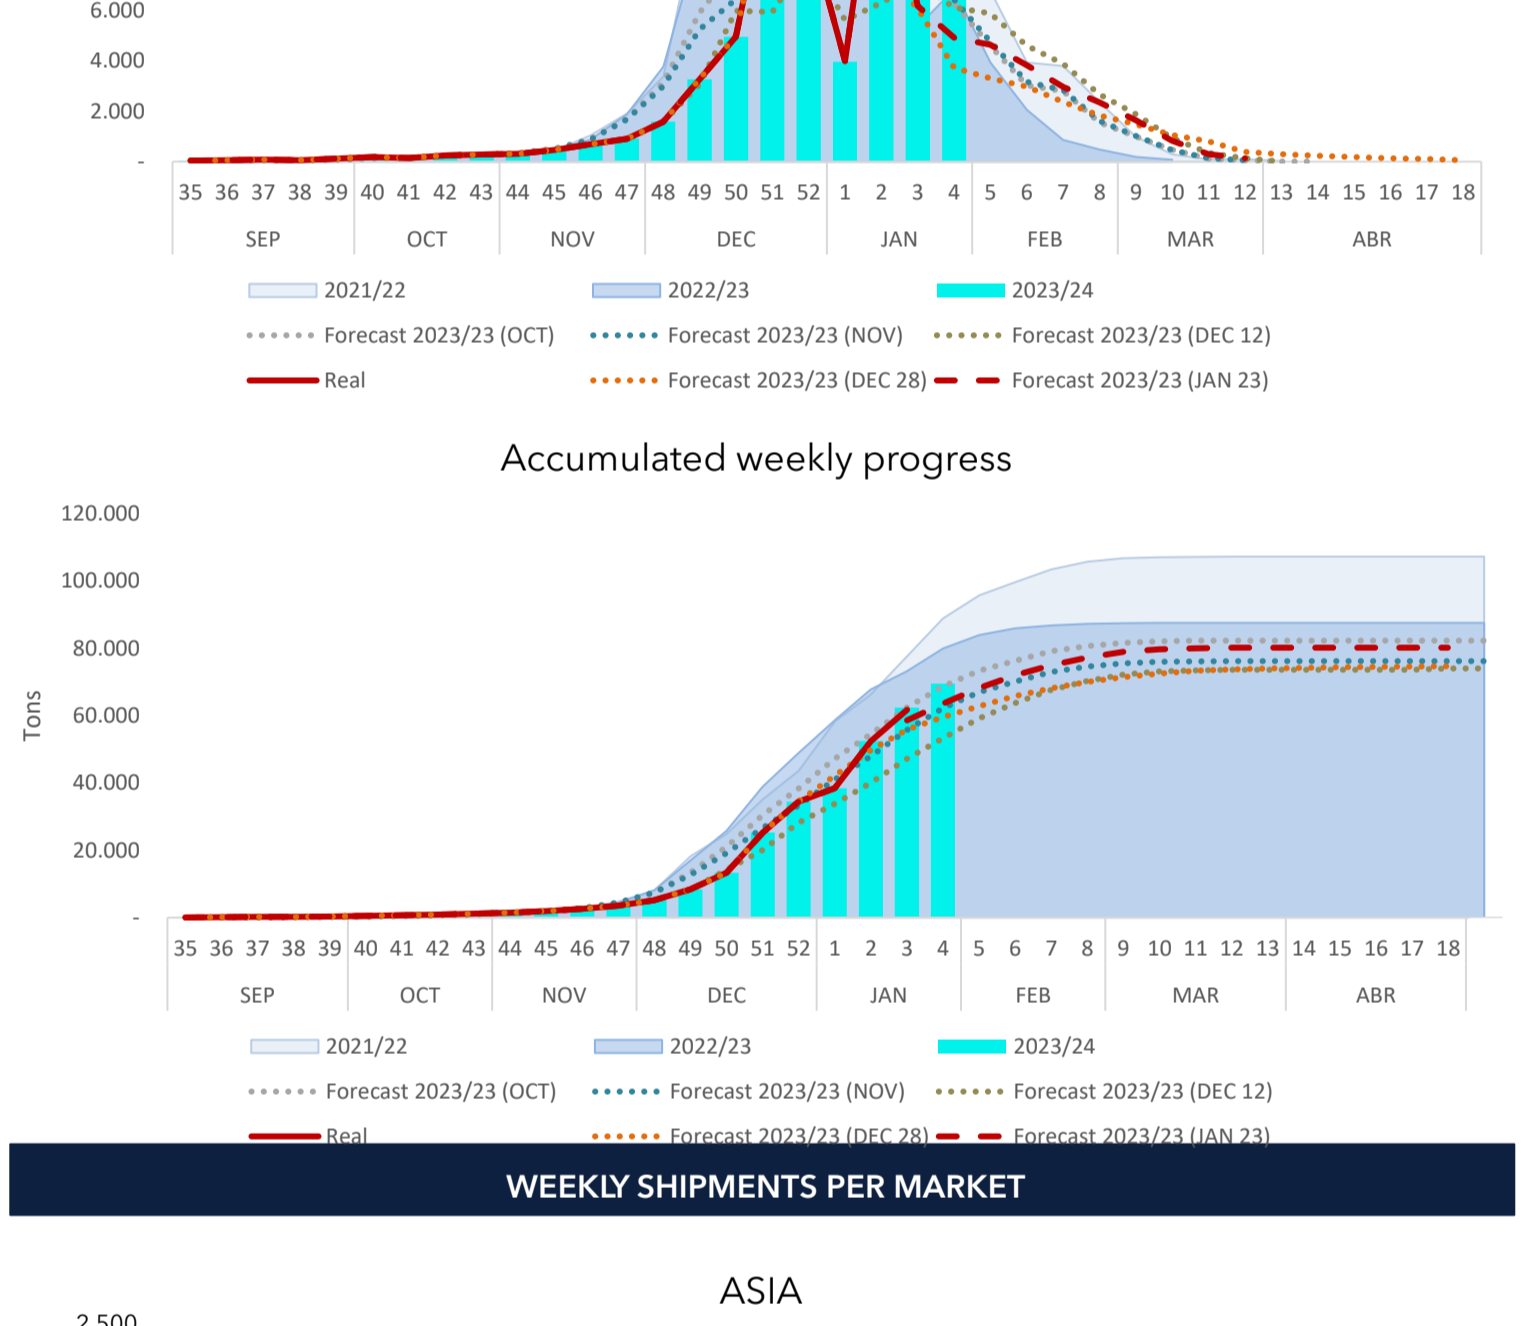

## WEEKLY ADVANCE WEEK 4

Month	Week	Export Progress (Ton)					Total (Ton)			Export Progress vs Total estimated	Organic	
		USA	EUR. CONT.	UK	ASIA	OTHER	2023/24	2022/23	Accum 2023/24		Accum	Share %
Ago	35	-	-	-	34	-	34	6	34	0%	-	-
Sep	36	-	-	-	53	-	53	16	87	0%	-	-
Sep	37	6	5	-	71	-	82	30	169	0%	1	1%
Sep	38	2	2	-	54	-	58	33	227	0%	1	1%
Sep	39	9	2	-	108	-	120	45	347	0%	6	2%
Oct	40	18	1	-	162	2	184	99	530	1%	11	2%
Oct	41	43	-	-	93	-	135	100	665	1%	40	6%
Oct	42	90	-	-	147	7	244	227	909	1%	96	11%
Oct	43	216	-	-	60	3	279	289	1,188	1%	222	19%
Nov	44	232	-	4	51	14	301	331	1,489	2%	379	25%
Nov	45	276	45	9	110	15	456	476	1,945	2%	543	28%
Nov	46	399	69	43	162	12	684	869	2,628	3%	730	28%
Nov	47	358	235	149	150	13	906	1,865	3,534	4%	868	25%
Dec	48	544	564	182	214	74	1,579	3,763	5,113	6%	1,055	21%
Dec	49	1,206	1,156	349	400	146	3,257	8,863	8,370	10%	1,292	15%
Dec	50	2,183	1,772	471	356	162	4,944	8,689	13,314	17%	1,752	13%
Dec	51	4,108	4,658	1,038	1,933	172	11,909	13,167	25,223	31%	2,620	10%
Dec	52	3,523	3,806	652	1,006	223	9,209	10,062	34,432	43%	3,510	10%
Jan	1	2,364	589	453	458	88	3,952	9,694	38,384	48%	4,204	11%
Jan	2	5,760	5,569	1,267	1,265	220	14,081	9,174	52,466	65%	6,121	12%
Jan	3	3,570	4,706	728	506	334	9,843	5,343	62,308	77%	7,947	13%
Jan	4	4,483	1,153	393	1,015	86	7,131	6,818	69,440	87%	9,673	14%
Total to W-4 2023/24		29,390	24,333	5,738	8,409	1,570	69,440					
Total to W-4 2022/23		38,709	24,157	5,791	9,372	1,857	79,887					
Total to W-4 2021/22		40,717	28,103	7,089	10,494	2,509	88,912					
VAR 23/24 vs 22/23		-24%	1%	-1%	-10%	-15%	-13%					
VAR 23/24 vs 21/22		-28%	-13%	-19%	-20%	-37%	-22%					

## EXPORTS DESTINATION MARKETS UP TO WEEK 4

### TOP 3 Destination Countries up to week 4

## WEEKLY SHIPMENTS PER MARKET