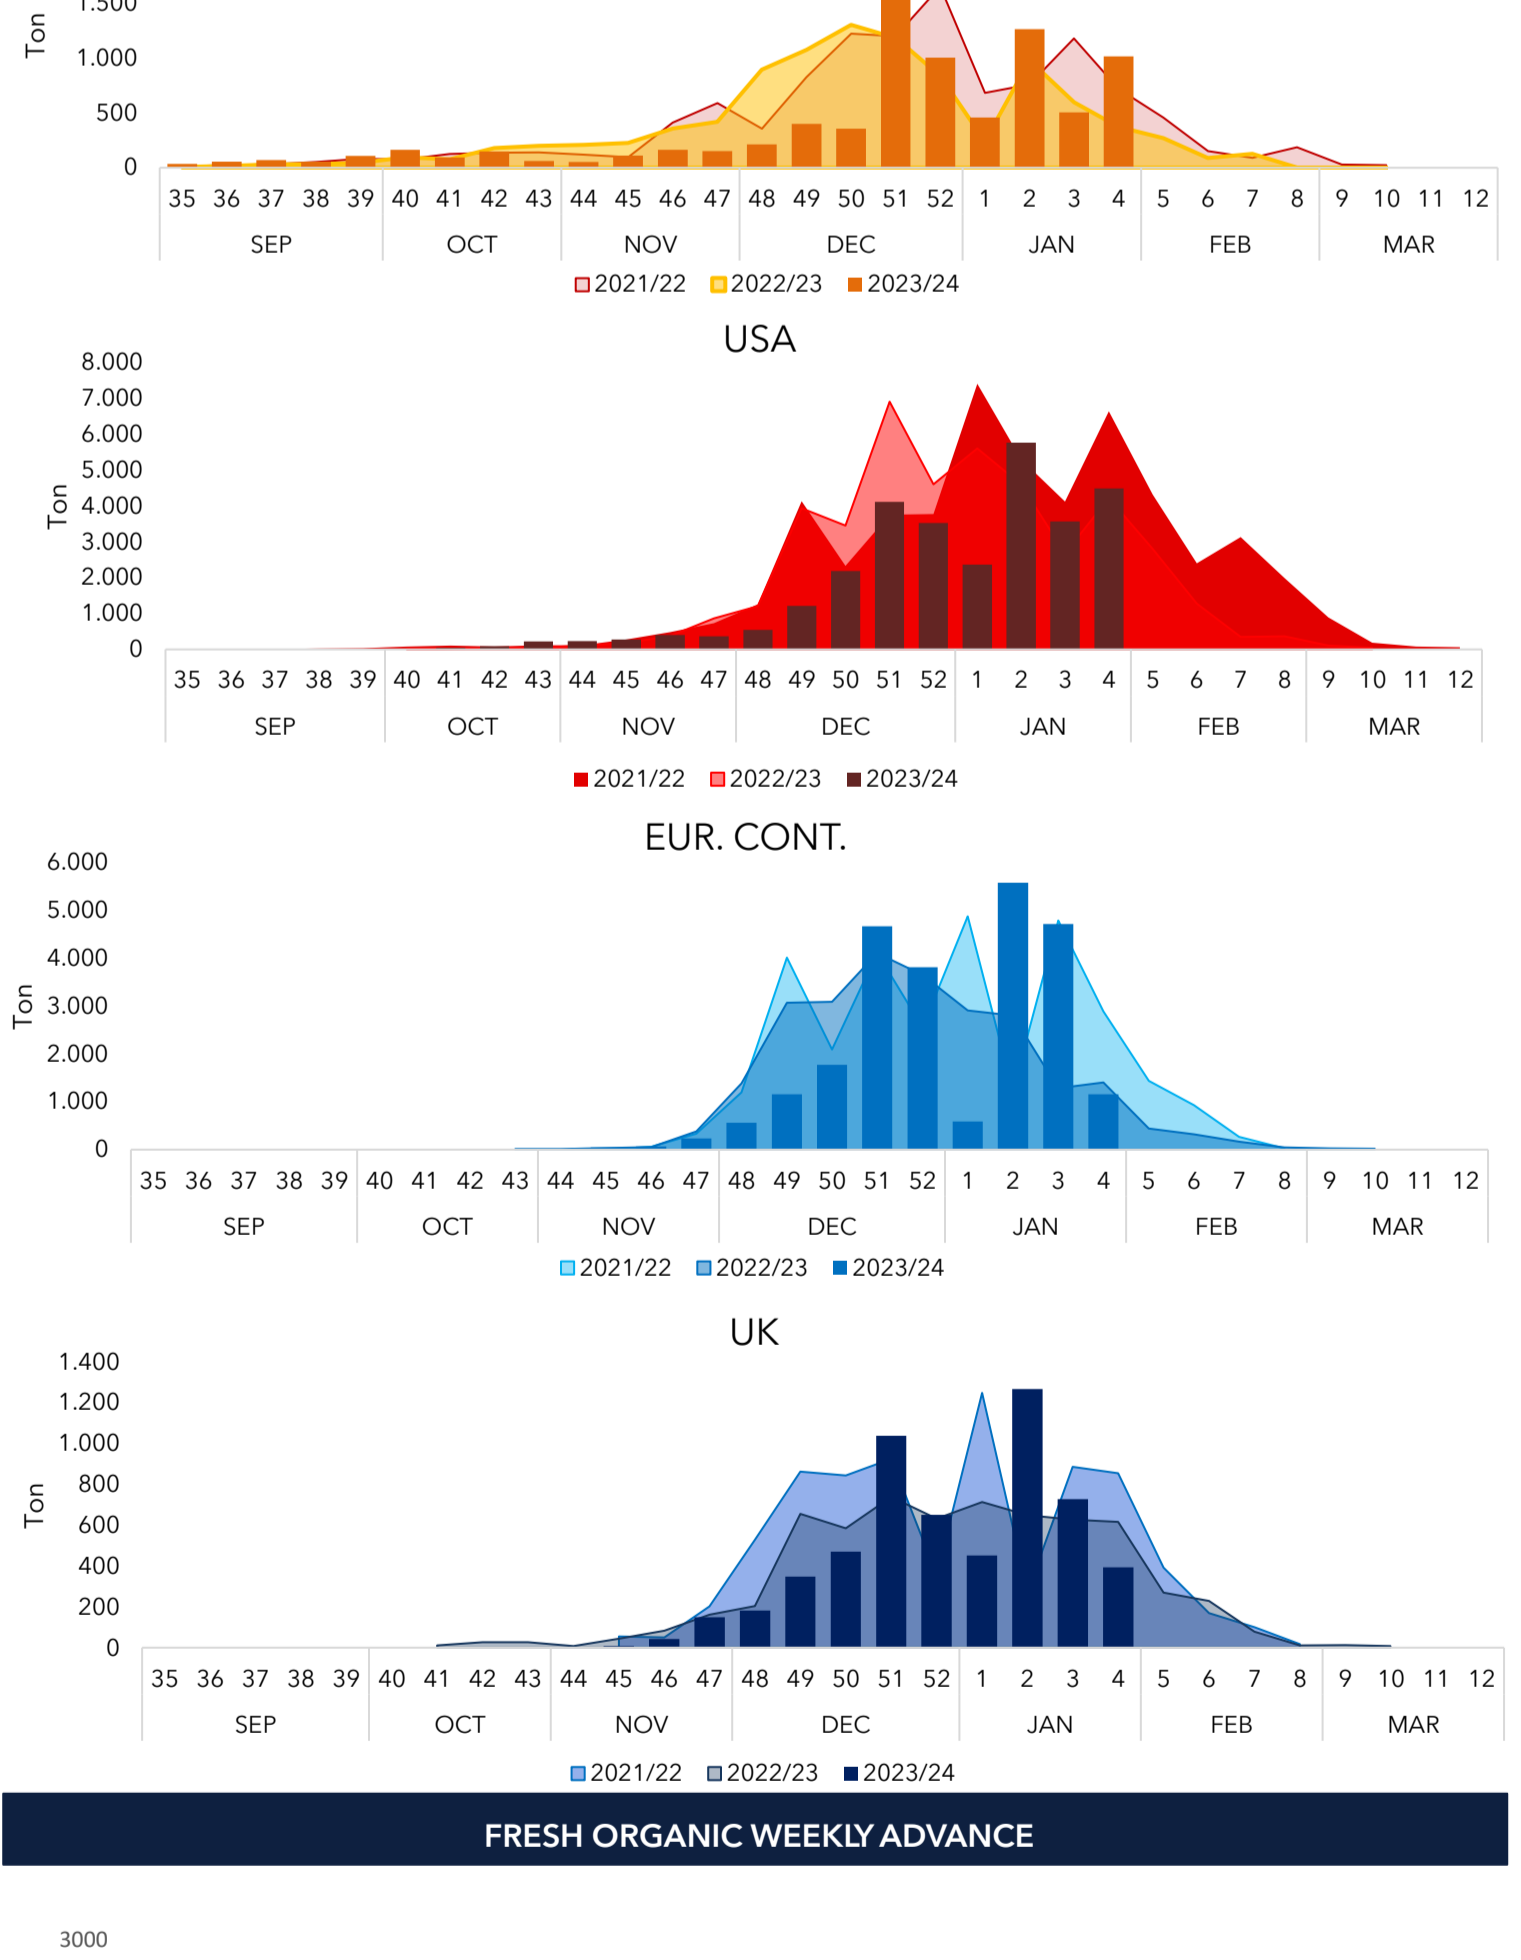

## WEEKLY ADVANCE WEEK 4

Month	Week	Export Progress (Ton)					Total (Ton)			Export Progress vs Total estimated	Organic	
		USA	EUR. CONT.	UK	ASIA	OTHER	2023/24	2022/23	Accum 2023/24		Accum	Share %
Ago	35	-	-	-	34	-	34	6	34	0%	-	-
Sep	36	-	-	-	53	-	53	16	87	0%	-	-
Sep	37	6	5	-	71	-	82	30	169	0%	1	1%
Sep	38	2	2	-	54	-	58	33	227	0%	1	1%
Sep	39	9	2	-	108	-	120	45	347	0%	6	2%
Oct	40	18	1	-	162	2	184	99	530	1%	11	2%
Oct	41	43	-	-	93	-	135	100	665	1%	40	6%
Oct	42	90	-	-	147	7	244	227	909	1%	96	11%
Oct	43	216	-	-	60	3	279	289	1,188	1%	222	19%
Nov	44	232	-	4	51	14	301	331	1,489	2%	379	25%
Nov	45	276	45	9	110	15	456	476	1,945	2%	543	28%
Nov	46	399	69	43	162	12	684	869	2,628	3%	730	28%
Nov	47	358	235	149	150	13	906	1,865	3,534	4%	868	25%
Dec	48	544	564	182	214	74	1,579	3,763	5,113	6%	1,055	21%
Dec	49	1,206	1,156	349	400	146	3,257	8,863	8,370	10%	1,292	15%
Dec	50	2,183	1,772	471	356	162	4,944	8,689	13,314	17%	1,752	13%
Dec	51	4,108	4,658	1,038	1,933	172	11,909	13,167	25,223	31%	2,620	10%
Dec	52	3,523	3,806	652	1,006	223	9,209	10,062	34,432	43%	3,510	10%
Jan	1	2,364	589	453	458	88	3,952	9,694	38,384	48%	4,204	11%
Jan	2	5,760	5,569	1,267	1,265	220	14,081	9,174	52,466	65%	6,121	12%
Jan	3	3,570	4,706	728	506	334	9,843	5,343	62,308	77%	7,947	13%
Jan	4	4,483	1,153	393	1,015	86	7,131	6,818	69,440	87%	9,673	14%
Total to W-4 2023/24		29,390	24,333	5,738	8,409	1,570	69,440					
Total to W-4 2022/23		38,709	24,157	5,791	9,372	1,857	79,887					
Total to W-4 2021/22		40,717	28,103	7,089	10,494	2,509	88,912					
VAR 23/24 vs 22/23		-24%	1%	-1%	-10%	-15%	-13%					
VAR 23/24 vs 21/22		-28%	-13%	-19%	-20%	-37%	-22%					

## EXPORTS DESTINATION MARKETS UP TO WEEK 4

### TOP 3 Destination Countries up to week 4

## WEEKLY SHIPMENTS PER MARKET