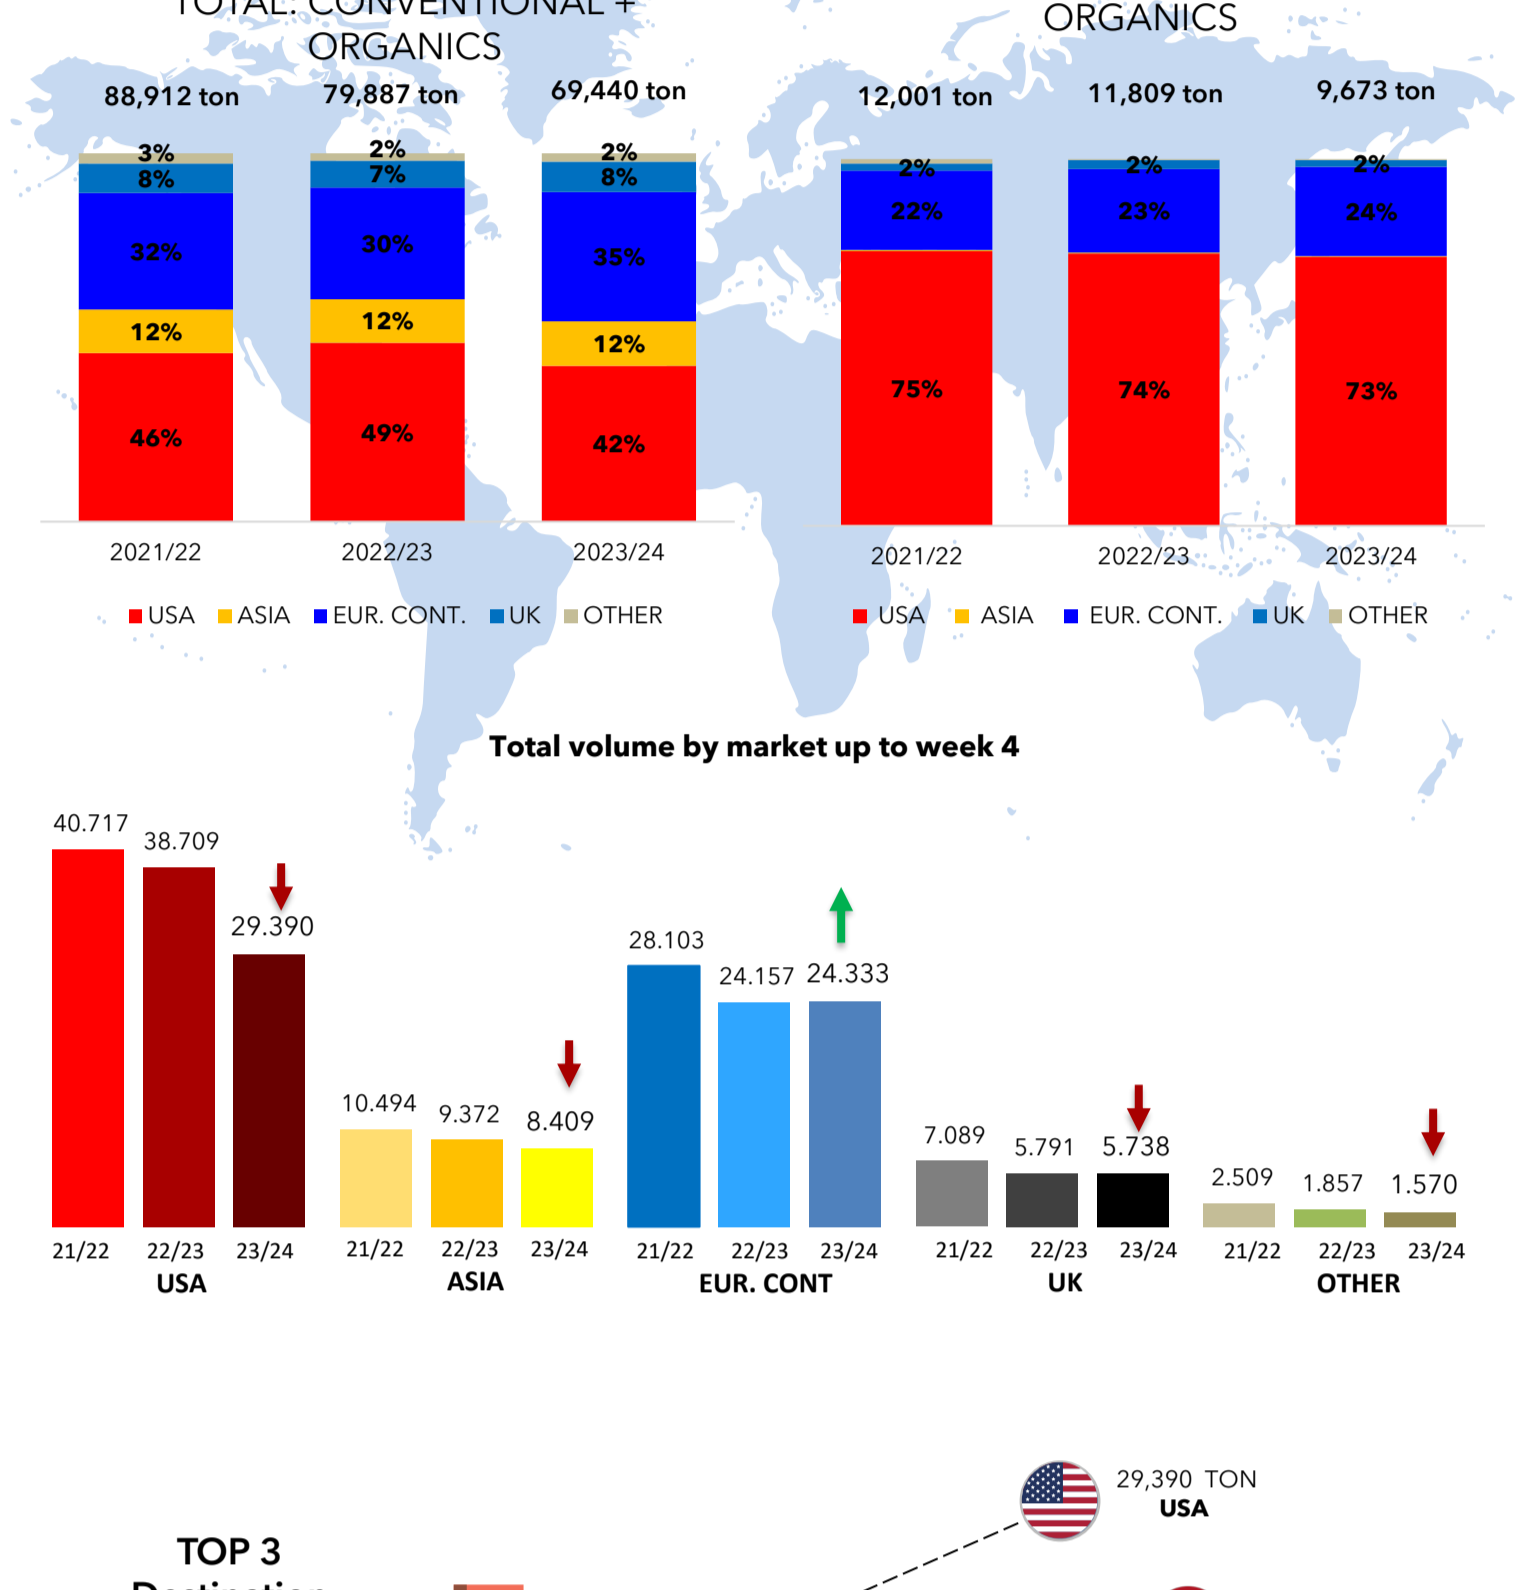

# CHILEAN BLUEBERRY COMMITTEE CROP & EXPORTS REPORT

WEEK 4 (Jan 22st - Jan 28th 2024)  
EDITED WEEK 5

Powered by iOnsulting

## EXPORTS DESTINATION MARKETS UP TO WEEK 4

### TOP 3 Destination Countries up to week 4

## WEEKLY SHIPMENTS PER MARKET