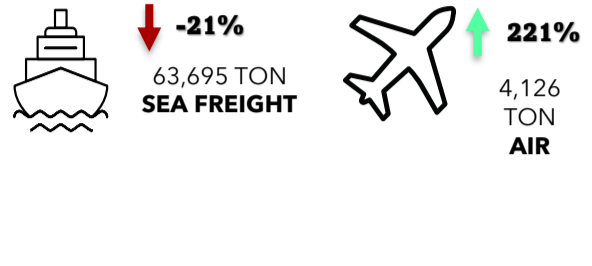

## WEEKLY ADVANCE WEEK 4

Month	Week	Export Progress (Ton)					Total (Ton)			Export Progress vs Total estimated	Organic	
		USA	EUR. CONT.	UK	ASIA	OTHER	2023/24	2022/23	Accum 2023/24		Accum	Share %
Ago	35	-	-	-	34	-	34	6	34	0%	-	-
Sep	36	-	-	-	53	-	53	16	87	0%	-	-
Sep	37	6	5	-	71	-	82	30	169	0%	1	1%
Sep	38	2	2	-	54	-	58	33	227	0%	1	1%
Sep	39	9	2	-	108	-	120	45	347	0%	6	2%
Oct	40	18	1	-	162	2	184	99	530	1%	11	2%
Oct	41	43	-	-	93	-	135	100	665	1%	40	6%
Oct	42	90	-	-	147	7	244	227	909	1%	96	11%
Oct	43	216	-	-	60	3	279	289	1,188	1%	222	19%
Nov	44	232	-	4	51	14	301	331	1,489	2%	379	25%
Nov	45	276	45	9	110	15	456	476	1,945	2%	543	28%
Nov	46	399	69	43	162	12	684	869	2,628	3%	730	28%
Nov	47	358	235	149	150	13	906	1,865	3,534	4%	868	25%
Dec	48	544	564	182	214	74	1,579	3,763	5,113	6%	1,055	21%
Dec	49	1,206	1,156	349	400	146	3,257	8,863	8,370	10%	1,292	15%
Dec	50	2,183	1,772	471	356	162	4,944	8,689	13,314	17%	1,752	13%
Dec	51	4,108	4,658	1,038	1,933	172	11,909	13,167	25,223	31%	2,620	10%
Dec	52	3,523	3,806	652	1,006	223	9,209	10,062	34,432	43%	3,510	10%
Jan	1	2,364	589	453	458	88	3,952	9,694	38,384	48%	4,204	11%
Jan	2	5,760	5,569	1,267	1,265	220	14,081	9,174	52,466	65%	6,121	12%
Jan	3	3,570	4,706	728	506	334	9,843	5,343	62,308	77%	7,947	13%
Jan	4	4,483	1,153	393	1,015	86	7,131	6,818	69,440	87%	9,673	14%
Total to W-4 2023/24		29,390	24,333	5,738	8,409	1,570	69,440					
Total to W-4 2022/23		38,709	24,157	5,791	9,372	1,857	79,887					
Total to W-4 2021/22		40,717	28,103	7,089	10,494	2,509	88,912					
VAR 23/24 vs 22/23		-24%	1%	-1%	-10%	-15%	-13%					
VAR 23/24 vs 21/22		-28%	-13%	-19%	-20%	-37%	-22%					