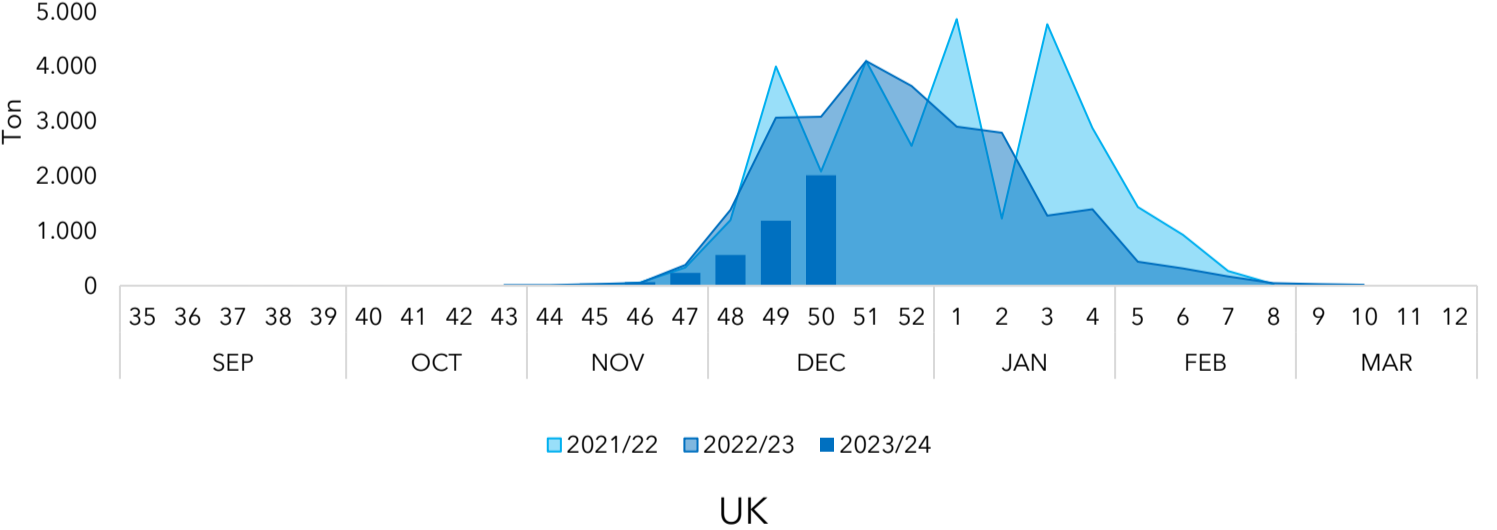

CHILEAN BLUEBERRY COMMITTEE CROP & EXPORTS REPORT

WEEK 50 (Dec 11th - Dec 17th 2023)
EDITED WEEK 51

Powered by iQonsulting

WEEKLY ADVANCE WEEK 50

Month	Week	Export Progress (Ton)					Total (Ton)			Export Progress vs Total estimated	Organic	
		USA	EUR. CONT.	UK	ASIA	OTHER	2023/24	2022/23	Accum 2023/24		Accum	Share %
Ago	35	-	-	-	34	-	34	6	34	0%	-	-
Sep	36	-	-	-	53	-	53	16	87	0%	-	-
Sep	37	6	5	-	71	-	82	30	169	0%	1	1%
Sep	38	2	2	-	54	-	58	33	227	0%	1	1%
Sep	39	9	2	-	108	-	120	45	347	0%	6	2%
Oct	40	18	1	-	162	2	184	99	530	1%	11	2%
Oct	41	43	-	-	93	-	135	100	665	1%	40	6%
Oct	42	90	-	-	147	7	244	227	909	1%	96	11%
Oct	43	216	-	-	60	3	279	289	1,188	2%	222	19%
Nov	44	232	-	4	51	14	301	331	1,489	2%	379	25%
Nov	45	276	45	9	110	15	456	476	1,945	3%	543	28%
Nov	46	399	69	43	162	12	684	869	2,628	3%	730	28%
Nov	47	358	235	149	150	13	906	1,865	3,534	5%	868	25%
Dec	48	544	564	182	214	74	1,579	3,763	5,113	7%	1,055	21%
Dec	49	1,250	1,188	331	400	145	3,315	8,863	8,427	11%	1,311	16%
Dec	50	2,306	2,020	448	356	162	5,293	8,689	13,720	19%	1,800	13%
Total to W-50 2023/24		5,749	4,133	1,167	2,225	447	13,720					
Total to W-50 2022/23		10,171	8,039	1,811	5,159	389	25,570					
Total to W-50 2021/22		9,734	7,687	2,545	4,299	511	24,775					
VAR 23/24 vs 22/23		-43%	-49%	-39%	-57%	15%	-46%					
VAR 23/24 vs 21/22		-41%	-46%	-54%	-48%	-13%	-45%					

FRESH BLUEBERRY WEEKLY SHIPMENTS

Weekly Progress

Accumulated weekly progress

WEEKLY SHIPMENTS PER MARKET

ASIA

USA

EUR. CONT.

UK