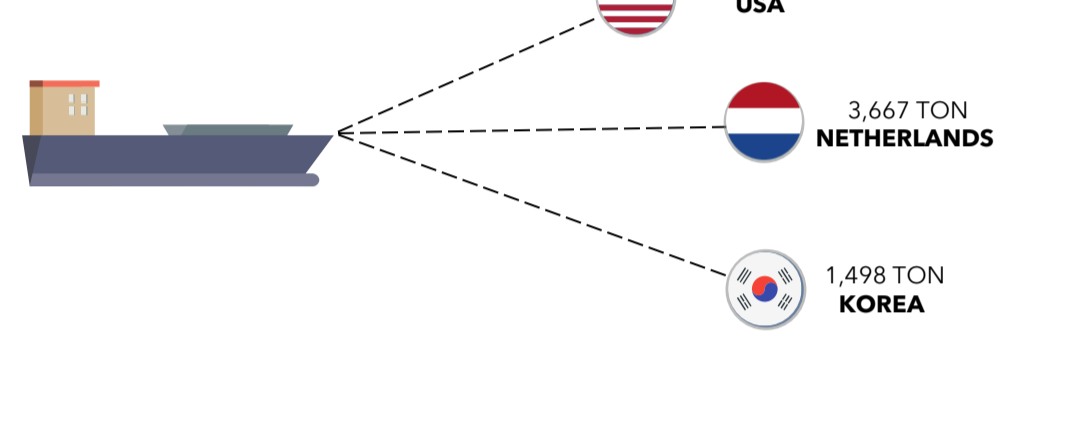

-58%
10,210 TON
SEA FREIGHT

219%
2,729 TON
AIR

EXPORTS DESTINATION MARKETS UP TO WEEK 50

TOTAL: CONVENTIONAL + ORGANICS

ORGANICS

Total volume by market up to week 50

TOP 3 Destination Countries up to week 50

FRESH BLUEBERRY WEEKLY SHIPMENTS

Weekly Progress

Accumulated weekly progress

WEEKLY SHIPMENTS PER MARKET

ASIA

USA

EUR. CONT.

UK