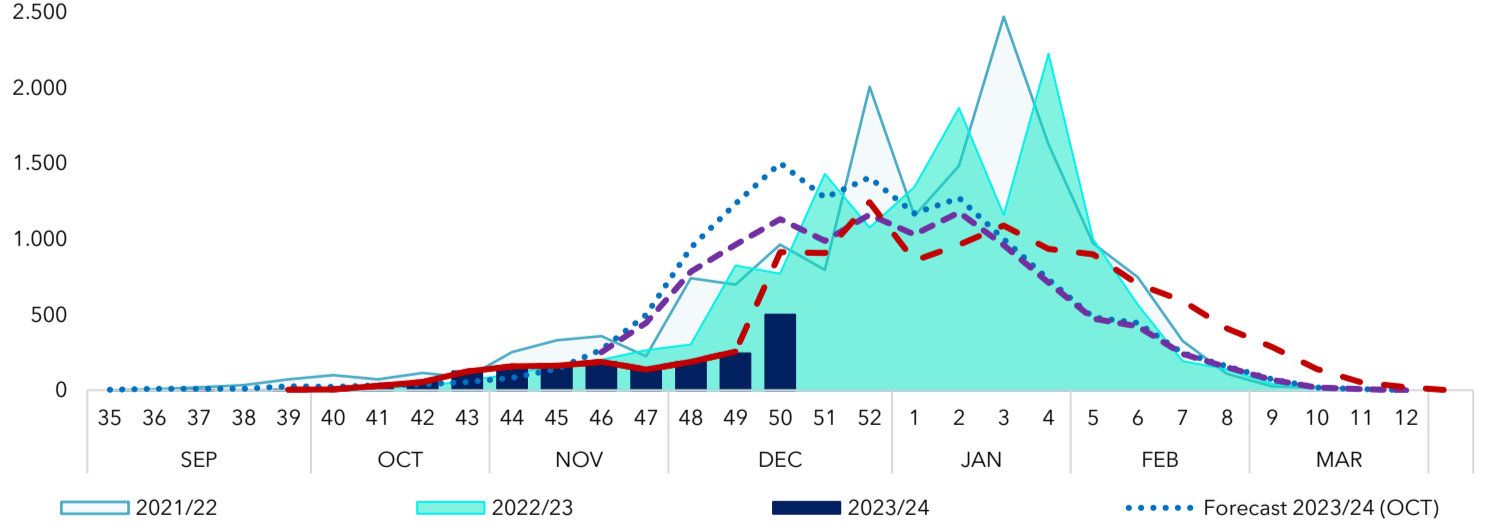

FRESH ORGANIC WEEKLY ADVANCE