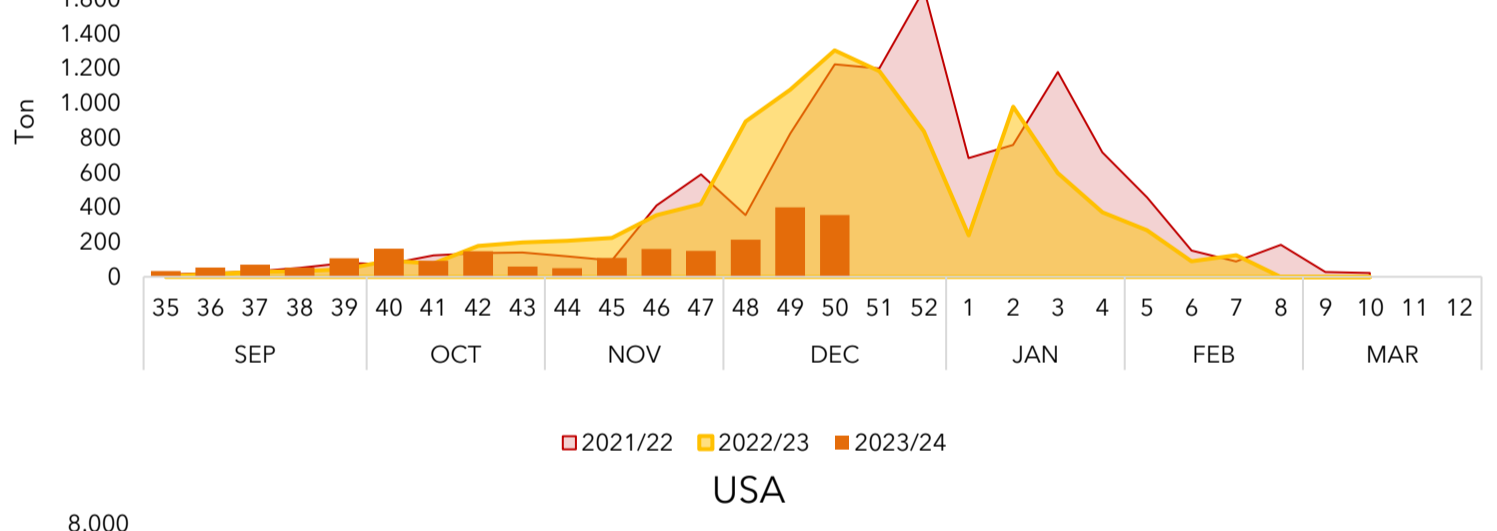

CHILEAN BLUEBERRY COMMITTEE CROP & EXPORTS REPORT

WEEK 50 (Dec 11th - Dec 17th 2023)
EDITED WEEK 51

Powered by iQonsulting

WEEKLY ADVANCE WEEK 50

Month	Week	Export Progress (Ton)					Total (Ton)			Export Progress vs Total estimated	Organic	
		USA	EUR. CONT.	UK	ASIA	OTHER	2023/24	2022/23	Accum 2023/24		Accum	Share %
Ago	35	-	-	-	34	-	34	6	34	0%	-	-
Sep	36	-	-	-	53	-	53	16	87	0%	-	-
Sep	37	6	5	-	71	-	82	30	169	0%	1	1%
Sep	38	2	2	-	54	-	58	33	227	0%	1	1%
Sep	39	9	2	-	108	-	120	45	347	0%	6	2%
Oct	40	18	1	-	162	2	184	99	530	1%	11	2%
Oct	41	43	-	-	93	-	135	100	665	1%	40	6%
Oct	42	90	-	-	147	7	244	227	909	1%	96	11%
Oct	43	216	-	-	60	3	279	289	1,188	2%	222	19%
Nov	44	232	-	4	51	14	301	331	1,489	2%	379	25%
Nov	45	276	45	9	110	15	456	476	1,945	3%	543	28%
Nov	46	399	69	43	162	12	684	869	2,628	3%	730	28%
Nov	47	358	235	149	150	13	906	1,865	3,534	5%	868	25%
Dec	48	544	564	182	214	74	1,579	3,763	5,113	7%	1,055	21%
Dec	49	1,250	1,188	331	400	145	3,315	8,863	8,427	11%	1,311	16%
Dec	50	2,306	2,020	448	356	162	5,293	8,689	13,720	19%	1,800	13%
Total to W-50 2023/24		5,749	4,133	1,167	2,225	447	13,720					
Total to W-50 2022/23		10,171	8,039	1,811	5,159	389	25,570					
Total to W-50 2021/22		9,734	7,687	2,545	4,299	511	24,775					
VAR 23/24 vs 22/23		-43%	-49%	-39%	-57%	15%	-46%					
VAR 23/24 vs 21/22		-41%	-46%	-54%	-48%	-13%	-45%					

FRESH BLUEBERRY WEEKLY SHIPMENTS

Weekly Progress

Accumulated weekly progress

WEEKLY SHIPMENTS PER MARKET

ASIA

USA

EUR. CONT.

UK