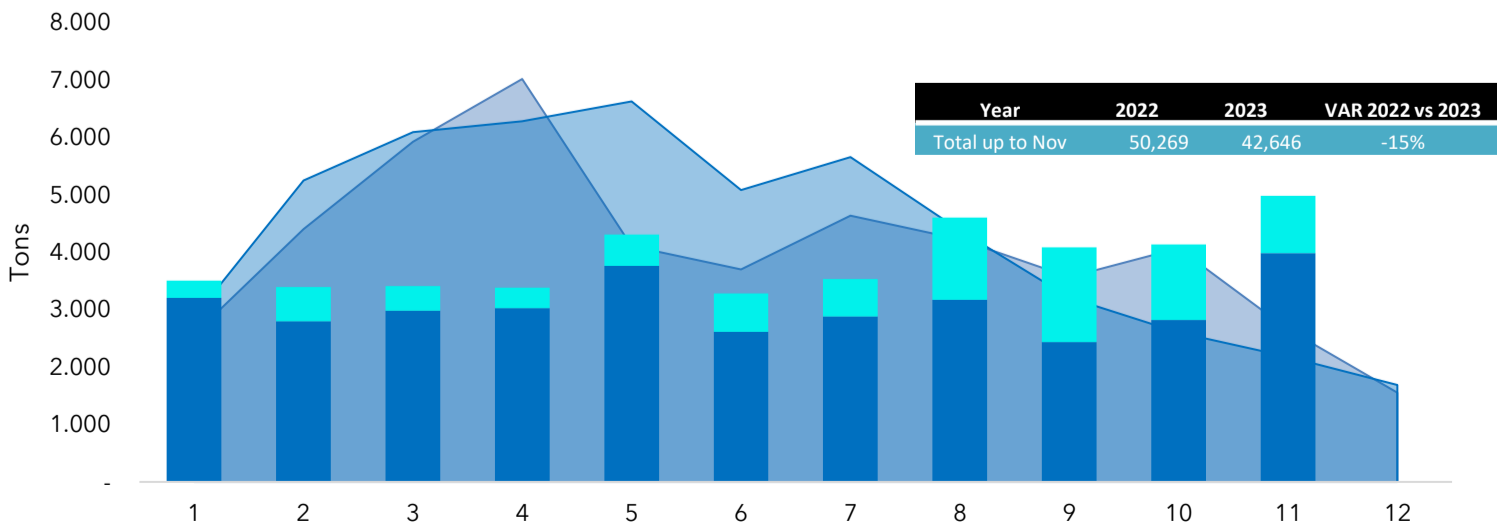

FROZEN BLUEBERRIES SHIPMENTS

Monthly shipments. All markets.