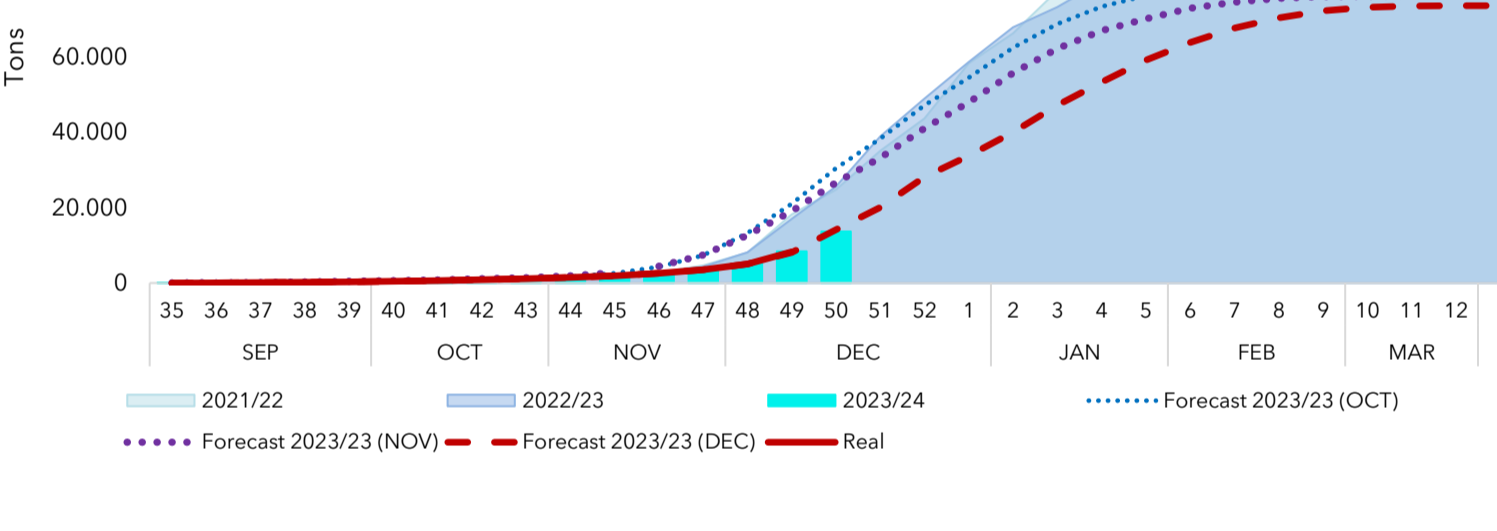

CHILEAN BLUEBERRY COMMITTEE CROP & EXPORTS REPORT

WEEK 50 (Dec 11th - Dec 17th 2023)
EDITED WEEK 51

Powered by iQonsulting

WEEKLY ADVANCE WEEK 50

Month	Week	Export Progress (Ton)					Total (Ton)			Export Progress vs Total estimated	Organic	
		USA	EUR. CONT.	UK	ASIA	OTHER	2023/24	2022/23	Accum 2023/24		Accum	Share %
Ago	35	-	-	-	34	-	34	6	34	0%	-	-
Sep	36	-	-	-	53	-	53	16	87	0%	-	-
Sep	37	6	5	-	71	-	82	30	169	0%	1	1%
Sep	38	2	2	-	54	-	58	33	227	0%	1	1%
Sep	39	9	2	-	108	-	120	45	347	0%	6	2%
Oct	40	18	1	-	162	2	184	99	530	1%	11	2%
Oct	41	43	-	-	93	-	135	100	665	1%	40	6%
Oct	42	90	-	-	147	7	244	227	909	1%	96	11%
Oct	43	216	-	-	60	3	279	289	1,188	2%	222	19%
Nov	44	232	-	4	51	14	301	331	1,489	2%	379	25%
Nov	45	276	45	9	110	15	456	476	1,945	3%	543	28%
Nov	46	399	69	43	162	12	684	869	2,628	3%	730	28%
Nov	47	358	235	149	150	13	906	1,865	3,534	5%	868	25%
Dec	48	544	564	182	214	74	1,579	3,763	5,113	7%	1,055	21%
Dec	49	1,250	1,188	331	400	145	3,315	8,863	8,427	11%	1,311	16%
Dec	50	2,306	2,020	448	356	162	5,293	8,689	13,720	19%	1,800	13%
Total to W-50 2023/24		5,749	4,133	1,167	2,225	447	13,720					
Total to W-50 2022/23		10,171	8,039	1,811	5,159	389	25,570					
Total to W-50 2021/22		9,734	7,687	2,545	4,299	511	24,775					
VAR 23/24 vs 22/23		-43%	-49%	-39%	-57%	15%	-46%					
VAR 23/24 vs 21/22		-41%	-46%	-54%	-48%	-13%	-45%					

-58%
10,210 TON
SEA FREIGHT

219%
2,729 TON
AIR

EXPORTS DESTINATION MARKETS UP TO WEEK 50

TOTAL: CONVENTIONAL + ORGANICS

ORGANICS

Total volume by market up to week 50

TOP 3 Destination Countries up to week 50

FRESH BLUEBERRY WEEKLY SHIPMENTS

Weekly Progress

Accumulated weekly progress

WEEKLY SHIPMENTS PER MARKET

ASIA

USA

EUR. CONT.

UK