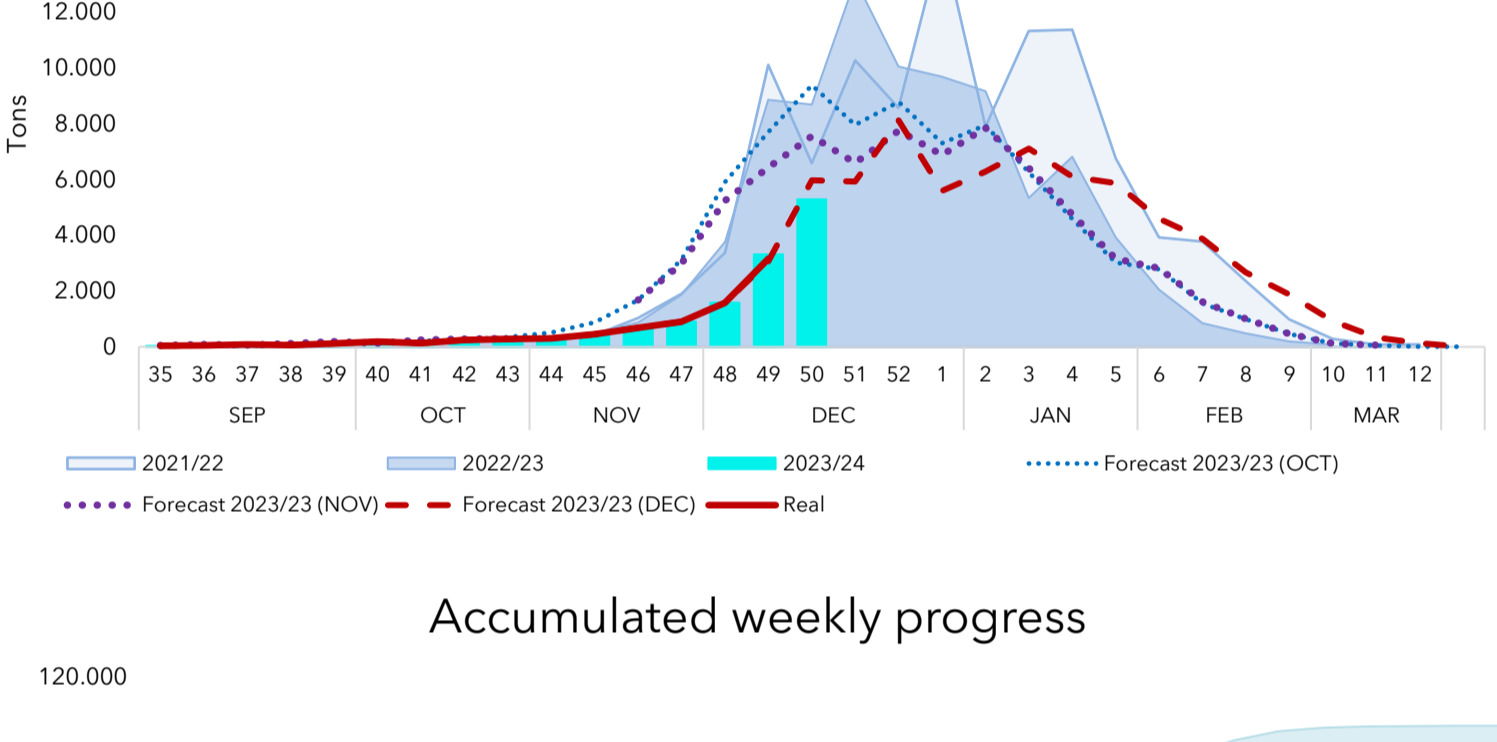

CHILEAN BLUEBERRY COMMITTEE CROP & EXPORTS REPORT

WEEK 50 (Dec 11th - Dec 17th 2023)
EDITED WEEK 51

Powered by iQonsulting

WEEKLY ADVANCE WEEK 50

Month	Week	Export Progress (Ton)					Total (Ton)			Export Progress vs Total estimated	Organic	
		USA	EUR. CONT.	UK	ASIA	OTHER	2023/24	2022/23	Accum 2023/24		Accum	Share %
Ago	35	-	-	-	34	-	34	6	34	0%	-	-
Sep	36	-	-	-	53	-	53	16	87	0%	-	-
Sep	37	6	5	-	71	-	82	30	169	0%	1	1%
Sep	38	2	2	-	54	-	58	33	227	0%	1	1%
Sep	39	9	2	-	108	-	120	45	347	0%	6	2%
Oct	40	18	1	-	162	2	184	99	530	1%	11	2%
Oct	41	43	-	-	93	-	135	100	665	1%	40	6%
Oct	42	90	-	-	147	7	244	227	909	1%	96	11%
Oct	43	216	-	-	60	3	279	289	1,188	2%	222	19%
Nov	44	232	-	4	51	14	301	331	1,489	2%	379	25%
Nov	45	276	45	9	110	15	456	476	1,945	3%	543	28%
Nov	46	399	69	43	162	12	684	869	2,628	3%	730	28%
Nov	47	358	235	149	150	13	906	1,865	3,534	5%	868	25%
Dec	48	544	564	182	214	74	1,579	3,763	5,113	7%	1,055	21%
Dec	49	1,250	1,188	331	400	145	3,315	8,863	8,427	11%	1,311	16%
Dec	50	2,306	2,020	448	356	162	5,293	8,689	13,720	19%	1,800	13%
Total to W-50 2023/24		5,749	4,133	1,167	2,225	447	13,720					
Total to W-50 2022/23		10,171	8,039	1,811	5,159	389	25,570					
Total to W-50 2021/22		9,734	7,687	2,545	4,299	511	24,775					
VAR 23/24 vs 22/23		-43%	-49%	-39%	-57%	15%	-46%					
VAR 23/24 vs 21/22		-41%	-46%	-54%	-48%	-13%	-45%					

-58%
10,210 TON
SEA FREIGHT

219%
2,729 TON
AIR

EXPORTS DESTINATION MARKETS UP TO WEEK 50

TOTAL: CONVENTIONAL + ORGANICS

ORGANICS

Total volume by market up to week 50

TOP 3 Destination Countries up to week 50

FRESH BLUEBERRY WEEKLY SHIPMENTS

Weekly Progress

Accumulated weekly progress

WEEKLY SHIPMENTS PER MARKET

ASIA

USA

EUR. CONT.

UK