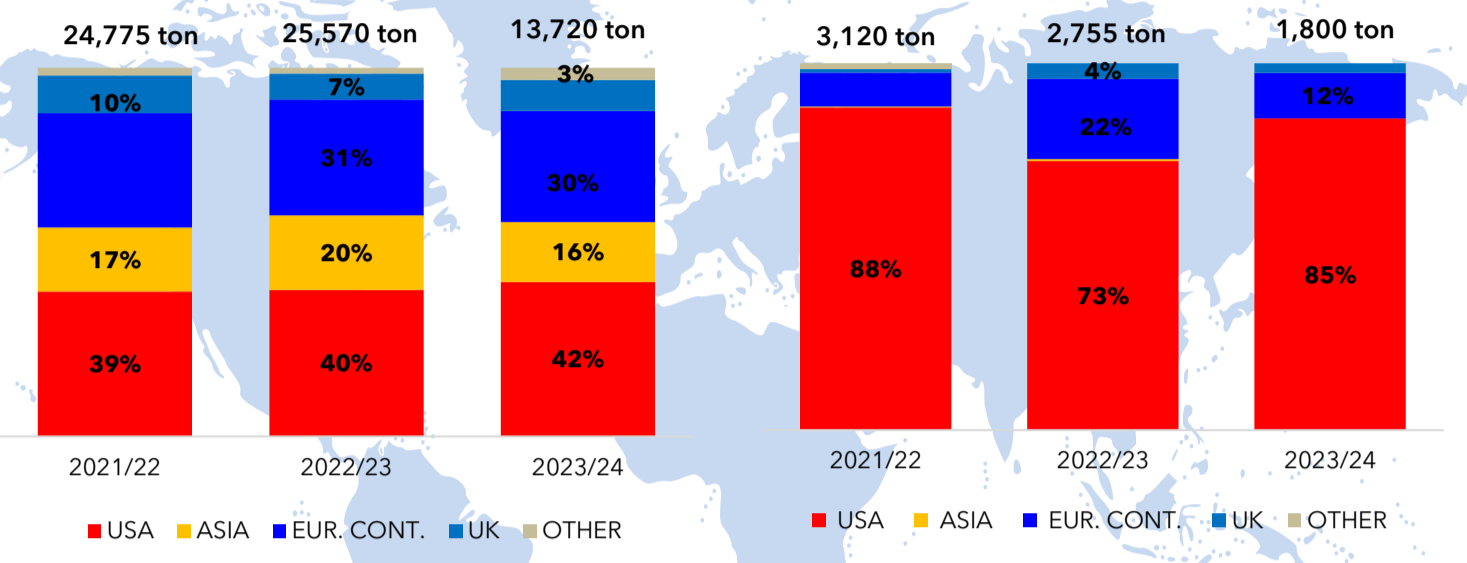

CHILEAN BLUEBERRY COMMITTEE CROP & EXPORTS REPORT

WEEK 50 (Dec 11th - Dec 17th 2023)
EDITED WEEK 51

Powered by iQonsulting

WEEKLY ADVANCE WEEK 50

Month	Week	Export Progress (Ton)					Total (Ton)			Export Progress vs Total estimated	Organic	
		USA	EUR. CONT.	UK	ASIA	OTHER	2023/24	2022/23	Accum 2023/24		Accum	Share %
Ago	35	-	-	-	34	-	34	6	34	0%	-	-
Sep	36	-	-	-	53	-	53	16	87	0%	-	-
Sep	37	6	5	-	71	-	82	30	169	0%	1	1%
Sep	38	2	2	-	54	-	58	33	227	0%	1	1%
Sep	39	9	2	-	108	-	120	45	347	0%	6	2%
Oct	40	18	1	-	162	2	184	99	530	1%	11	2%
Oct	41	43	-	-	93	-	135	100	665	1%	40	6%
Oct	42	90	-	-	147	7	244	227	909	1%	96	11%
Oct	43	216	-	-	60	3	279	289	1,188	2%	222	19%
Nov	44	232	-	4	51	14	301	331	1,489	2%	379	25%
Nov	45	276	45	9	110	15	456	476	1,945	3%	543	28%
Nov	46	399	69	43	162	12	684	869	2,628	3%	730	28%
Nov	47	358	235	149	150	13	906	1,865	3,534	5%	868	25%
Dec	48	544	564	182	214	74	1,579	3,763	5,113	7%	1,055	21%
Dec	49	1,250	1,188	331	400	145	3,315	8,863	8,427	11%	1,311	16%
Dec	50	2,306	2,020	448	356	162	5,293	8,689	13,720	19%	1,800	13%
Total to W-50 2023/24		5,749	4,133	1,167	2,225	447	13,720					
Total to W-50 2022/23		10,171	8,039	1,811	5,159	389	25,570					
Total to W-50 2021/22		9,734	7,687	2,545	4,299	511	24,775					
VAR 23/24 vs 22/23		-43%	-49%	-39%	-57%	15%	-46%					
VAR 23/24 vs 21/22		-41%	-46%	-54%	-48%	-13%	-45%					

-58%
10,210 TON
SEA FREIGHT

219%
2,729 TON
AIR

EXPORTS DESTINATION MARKETS UP TO WEEK 50

TOTAL: CONVENTIONAL + ORGANICS

ORGANICS

Total volume by market up to week 50

TOP 3 Destination Countries up to week 50

FRESH BLUEBERRY WEEKLY SHIPMENTS

Weekly Progress

Accumulated weekly progress

WEEKLY SHIPMENTS PER MARKET

ASIA

USA

EUR. CONT.

UK