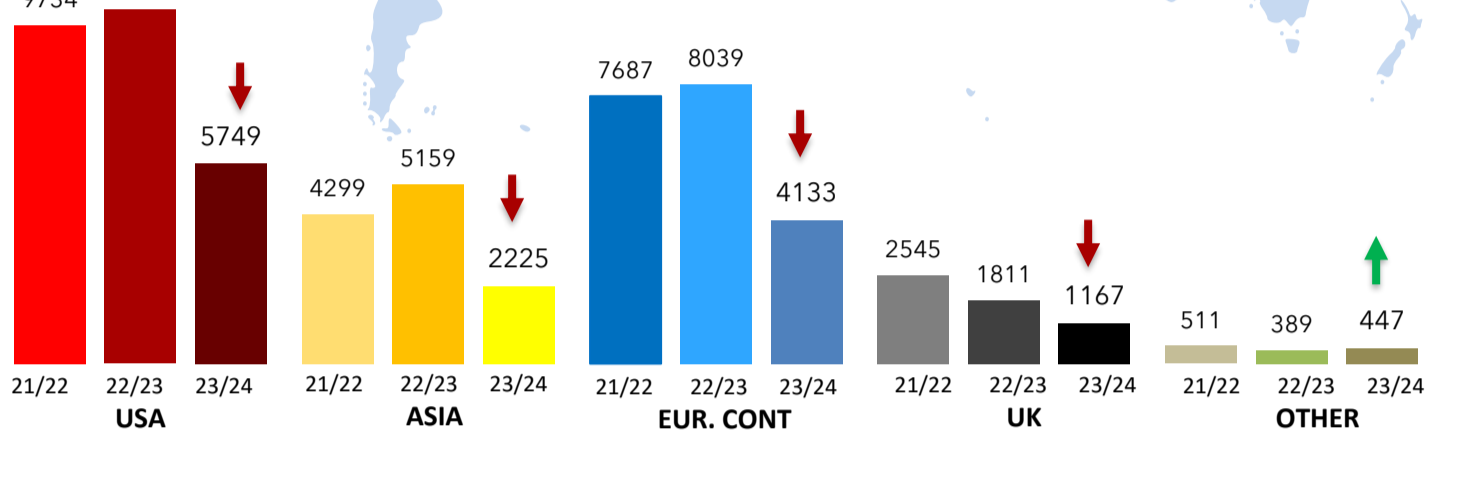

CHILEAN BLUEBERRY COMMITTEE CROP & EXPORTS REPORT

WEEK 50 (Dec 11th - Dec 17th 2023)
EDITED WEEK 51

Powered by iQonsulting

WEEKLY ADVANCE WEEK 50

Month	Week	Export Progress (Ton)					Total (Ton)			Export Progress vs Total estimated	Organic	
		USA	EUR. CONT.	UK	ASIA	OTHER	2023/24	2022/23	Accum 2023/24		Accum	Share %
Ago	35	-	-	-	34	-	34	6	34	0%	-	-
Sep	36	-	-	-	53	-	53	16	87	0%	-	-
Sep	37	6	5	-	71	-	82	30	169	0%	1	1%
Sep	38	2	2	-	54	-	58	33	227	0%	1	1%
Sep	39	9	2	-	108	-	120	45	347	0%	6	2%
Oct	40	18	1	-	162	2	184	99	530	1%	11	2%
Oct	41	43	-	-	93	-	135	100	665	1%	40	6%
Oct	42	90	-	-	147	7	244	227	909	1%	96	11%
Oct	43	216	-	-	60	3	279	289	1,188	2%	222	19%
Nov	44	232	-	4	51	14	301	331	1,489	2%	379	25%
Nov	45	276	45	9	110	15	456	476	1,945	3%	543	28%
Nov	46	399	69	43	162	12	684	869	2,628	3%	730	28%
Nov	47	358	235	149	150	13	906	1,865	3,534	5%	868	25%
Dec	48	544	564	182	214	74	1,579	3,763	5,113	7%	1,055	21%
Dec	49	1,250	1,188	331	400	145	3,315	8,863	8,427	11%	1,311	16%
Dec	50	2,306	2,020	448	356	162	5,293	8,689	13,720	19%	1,800	13%
Total to W-50 2023/24		5,749	4,133	1,167	2,225	447	13,720					
Total to W-50 2022/23		10,171	8,039	1,811	5,159	389	25,570					
Total to W-50 2021/22		9,734	7,687	2,545	4,299	511	24,775					
VAR 23/24 vs 22/23		-43%	-49%	-39%	-57%	15%	-46%					
VAR 23/24 vs 21/22		-41%	-46%	-54%	-48%	-13%	-45%					

-58%
10,210 TON
SEA FREIGHT

219%
2,729 TON
AIR

EXPORTS DESTINATION MARKETS UP TO WEEK 50

TOTAL: CONVENTIONAL + ORGANICS

ORGANICS

Total volume by market up to week 50

TOP 3 Destination Countries up to week 50

FRESH BLUEBERRY WEEKLY SHIPMENTS

Weekly Progress

Accumulated weekly progress

WEEKLY SHIPMENTS PER MARKET

ASIA

USA

EUR. CONT.

UK