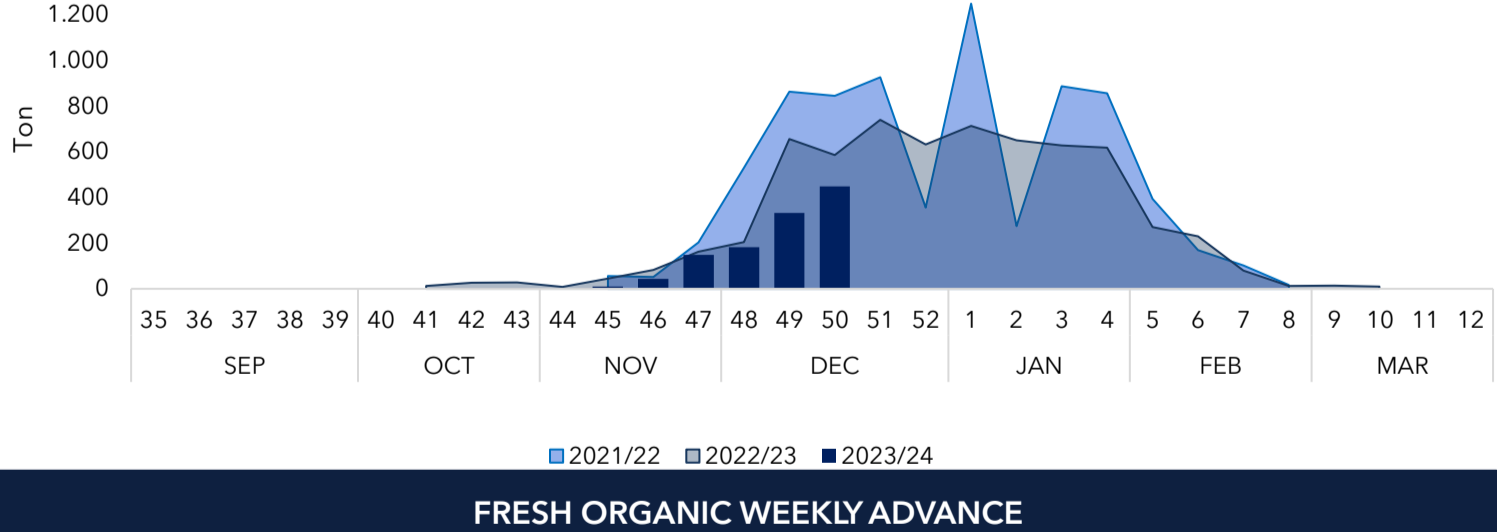

CHILEAN BLUEBERRY COMMITTEE CROP & EXPORTS REPORT

WEEK 50 (Dec 11th - Dec 17th 2023)
EDITED WEEK 51

Powered by iQonsulting

WEEKLY ADVANCE WEEK 50

Month	Week	Export Progress (Ton)					Total (Ton)			Export Progress vs Total estimated	Organic	
		USA	EUR. CONT.	UK	ASIA	OTHER	2023/24	2022/23	Accum 2023/24		Accum	Share %
Ago	35	-	-	-	34	-	34	6	34	0%	-	-
Sep	36	-	-	-	53	-	53	16	87	0%	-	-
Sep	37	6	5	-	71	-	82	30	169	0%	1	1%
Sep	38	2	2	-	54	-	58	33	227	0%	1	1%
Sep	39	9	2	-	108	-	120	45	347	0%	6	2%
Oct	40	18	1	-	162	2	184	99	530	1%	11	2%
Oct	41	43	-	-	93	-	135	100	665	1%	40	6%
Oct	42	90	-	-	147	7	244	227	909	1%	96	11%
Oct	43	216	-	-	60	3	279	289	1,188	2%	222	19%
Nov	44	232	-	4	51	14	301	331	1,489	2%	379	25%
Nov	45	276	45	9	110	15	456	476	1,945	3%	543	28%
Nov	46	399	69	43	162	12	684	869	2,628	3%	730	28%
Nov	47	358	235	149	150	13	906	1,865	3,534	5%	868	25%
Dec	48	544	564	182	214	74	1,579	3,763	5,113	7%	1,055	21%
Dec	49	1,250	1,188	331	400	145	3,315	8,863	8,427	11%	1,311	16%
Dec	50	2,306	2,020	448	356	162	5,293	8,689	13,720	19%	1,800	13%
Total to W-50 2023/24		5,749	4,133	1,167	2,225	447	13,720					
Total to W-50 2022/23		10,171	8,039	1,811	5,159	389	25,570					
Total to W-50 2021/22		9,734	7,687	2,545	4,299	511	24,775					
VAR 23/24 vs 22/23		-43%	-49%	-39%	-57%	15%	-46%					
VAR 23/24 vs 21/22		-41%	-46%	-54%	-48%	-13%	-45%					

FRESH BLUEBERRY WEEKLY SHIPMENTS

Weekly Progress

Accumulated weekly progress

WEEKLY SHIPMENTS PER MARKET

ASIA

USA

EUR. CONT.

UK