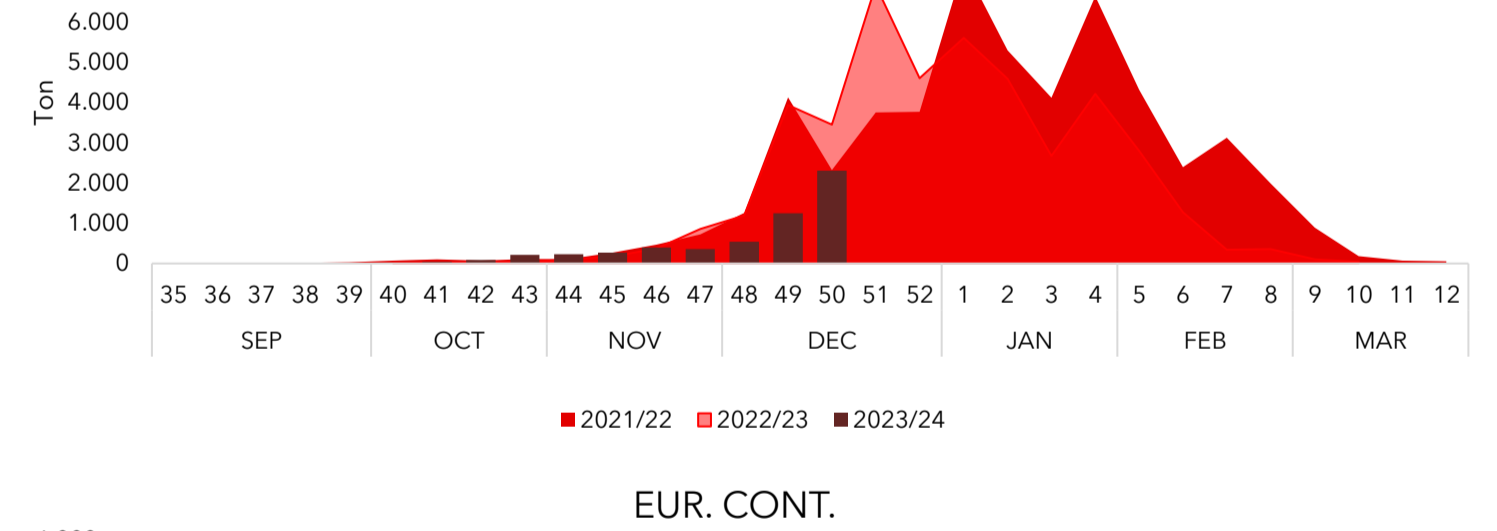

CHILEAN BLUEBERRY COMMITTEE CROP & EXPORTS REPORT

WEEK 50 (Dec 11th - Dec 17th 2023)
EDITED WEEK 51

Powered by iQonsulting

WEEKLY ADVANCE WEEK 50

Month	Week	Export Progress (Ton)					Total (Ton)			Export Progress vs Total estimated	Organic	
		USA	EUR. CONT.	UK	ASIA	OTHER	2023/24	2022/23	Accum 2023/24		Accum	Share %
Ago	35	-	-	-	34	-	34	6	34	0%	-	-
Sep	36	-	-	-	53	-	53	16	87	0%	-	-
Sep	37	6	5	-	71	-	82	30	169	0%	1	1%
Sep	38	2	2	-	54	-	58	33	227	0%	1	1%
Sep	39	9	2	-	108	-	120	45	347	0%	6	2%
Oct	40	18	1	-	162	2	184	99	530	1%	11	2%
Oct	41	43	-	-	93	-	135	100	665	1%	40	6%
Oct	42	90	-	-	147	7	244	227	909	1%	96	11%
Oct	43	216	-	-	60	3	279	289	1,188	2%	222	19%
Nov	44	232	-	4	51	14	301	331	1,489	2%	379	25%
Nov	45	276	45	9	110	15	456	476	1,945	3%	543	28%
Nov	46	399	69	43	162	12	684	869	2,628	3%	730	28%
Nov	47	358	235	149	150	13	906	1,865	3,534	5%	868	25%
Dec	48	544	564	182	214	74	1,579	3,763	5,113	7%	1,055	21%
Dec	49	1,250	1,188	331	400	145	3,315	8,863	8,427	11%	1,311	16%
Dec	50	2,306	2,020	448	356	162	5,293	8,689	13,720	19%	1,800	13%
Total to W-50 2023/24		5,749	4,133	1,167	2,225	447	13,720					
Total to W-50 2022/23		10,171	8,039	1,811	5,159	389	25,570					
Total to W-50 2021/22		9,734	7,687	2,545	4,299	511	24,775					
VAR 23/24 vs 22/23		-43%	-49%	-39%	-57%	15%	-46%					
VAR 23/24 vs 21/22		-41%	-46%	-54%	-48%	-13%	-45%					

FRESH BLUEBERRY WEEKLY SHIPMENTS

Weekly Progress

Accumulated weekly progress

WEEKLY SHIPMENTS PER MARKET

ASIA

USA

EUR. CONT.

UK